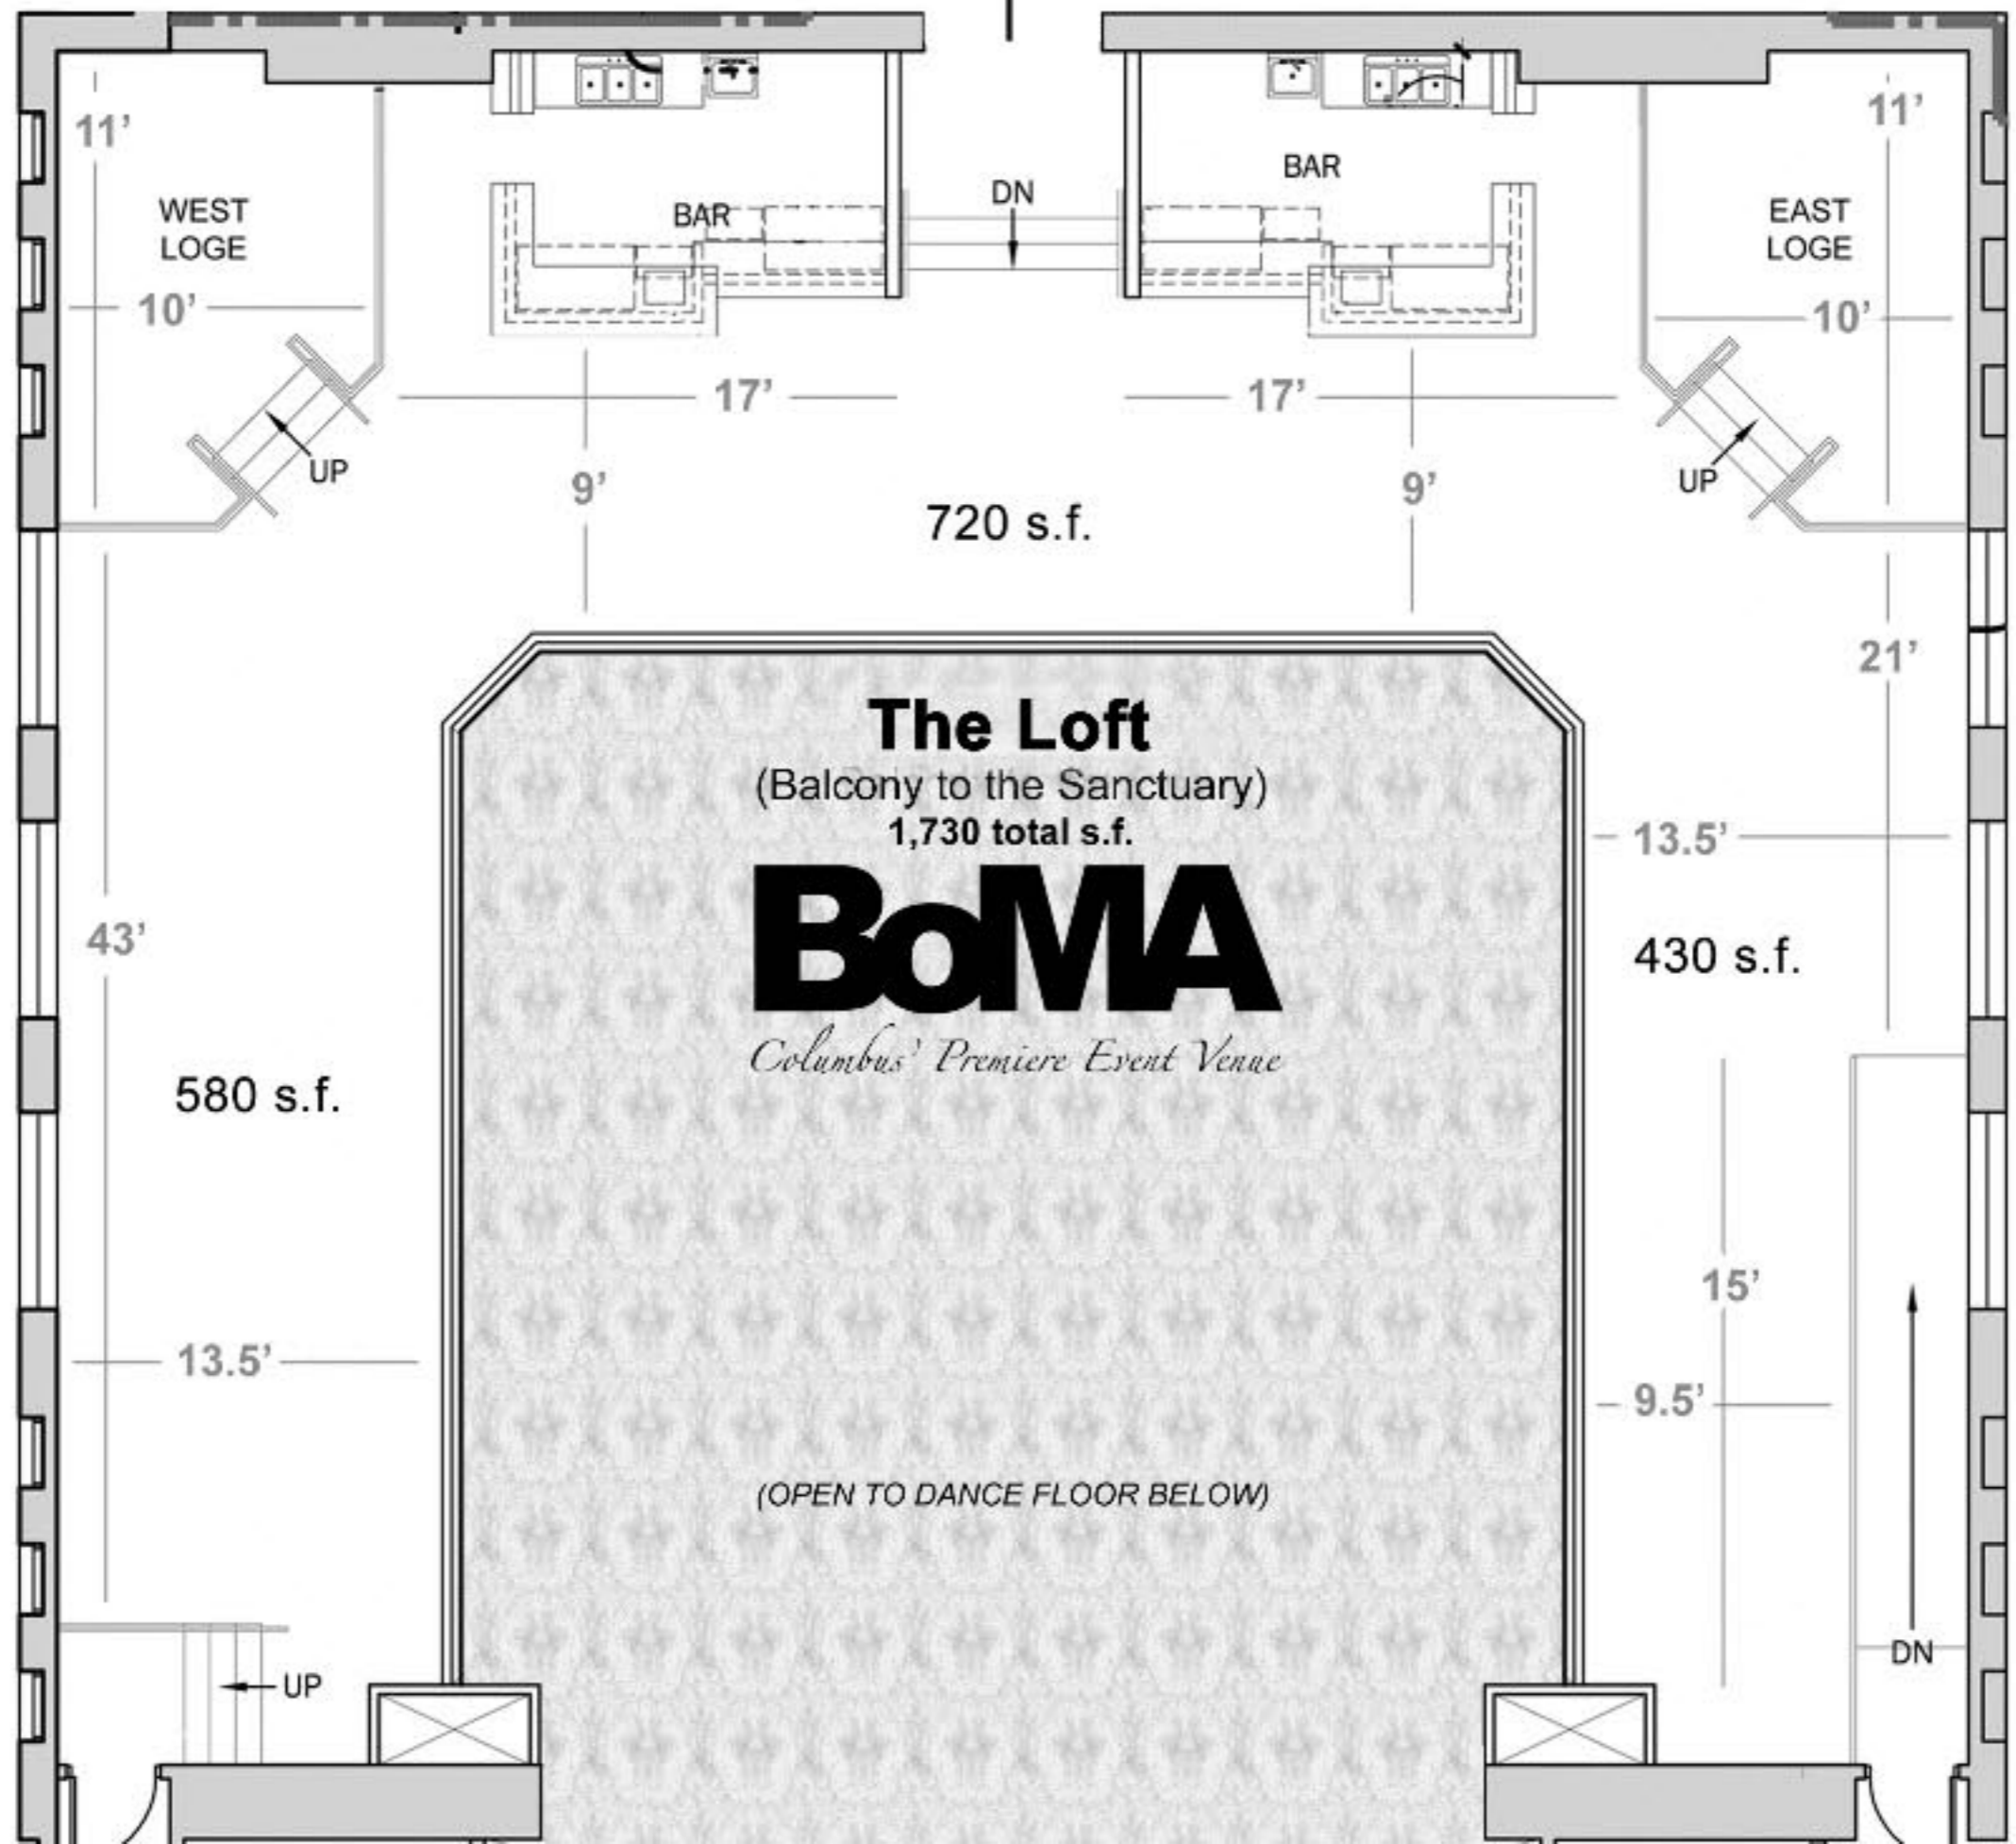

(GREAT ROOM IS ACROSS THE HALL)

WEST LOGE

EAST LOGE

BAR

BAR

DN

UP

UP

720 s.f.

The Loft

(Balcony to the Sanctuary)
1,730 total s.f.

BoMA

Columbus' Premiere Event Venue

580 s.f.

430 s.f.

(OPEN TO DANCE FLOOR BELOW)